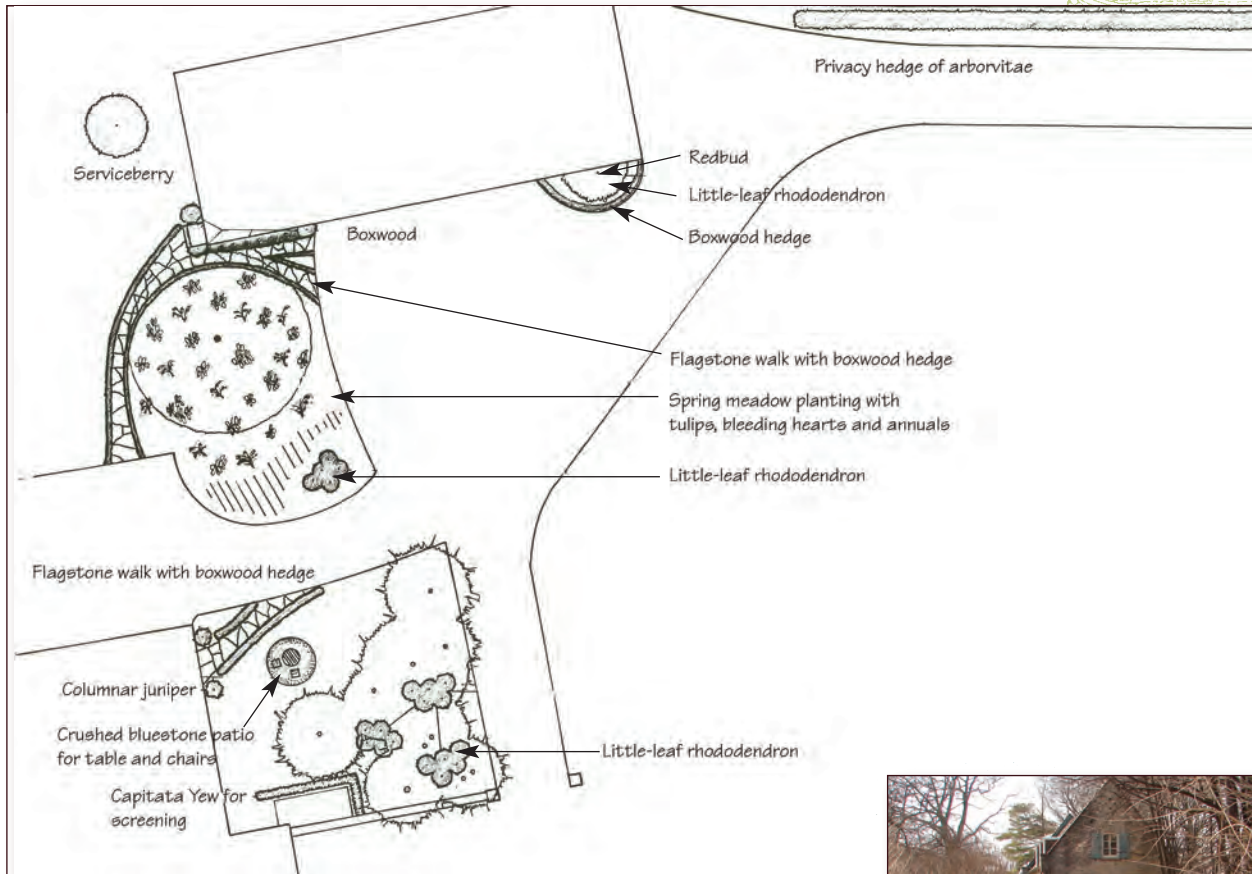

THE GARDENS

Coach House Drive

The north drive is an attractive, yet, subtle entryway from the north to the Coach House. An upright yew screen has been planted to conceal the air conditioning units. In this same area, a landscaped walk extends to the door with a bluestone chip patio for a table and chairs. Simplified planting of **LITTLE-LEAF RHODODENDRONS** enhance the understory of existing trees.

To the north, the walkway is landscaped with soft meadow plantings scattered under the existing oaks. A privacy hedge of arborvitae has been planted to screen the property along the drive.