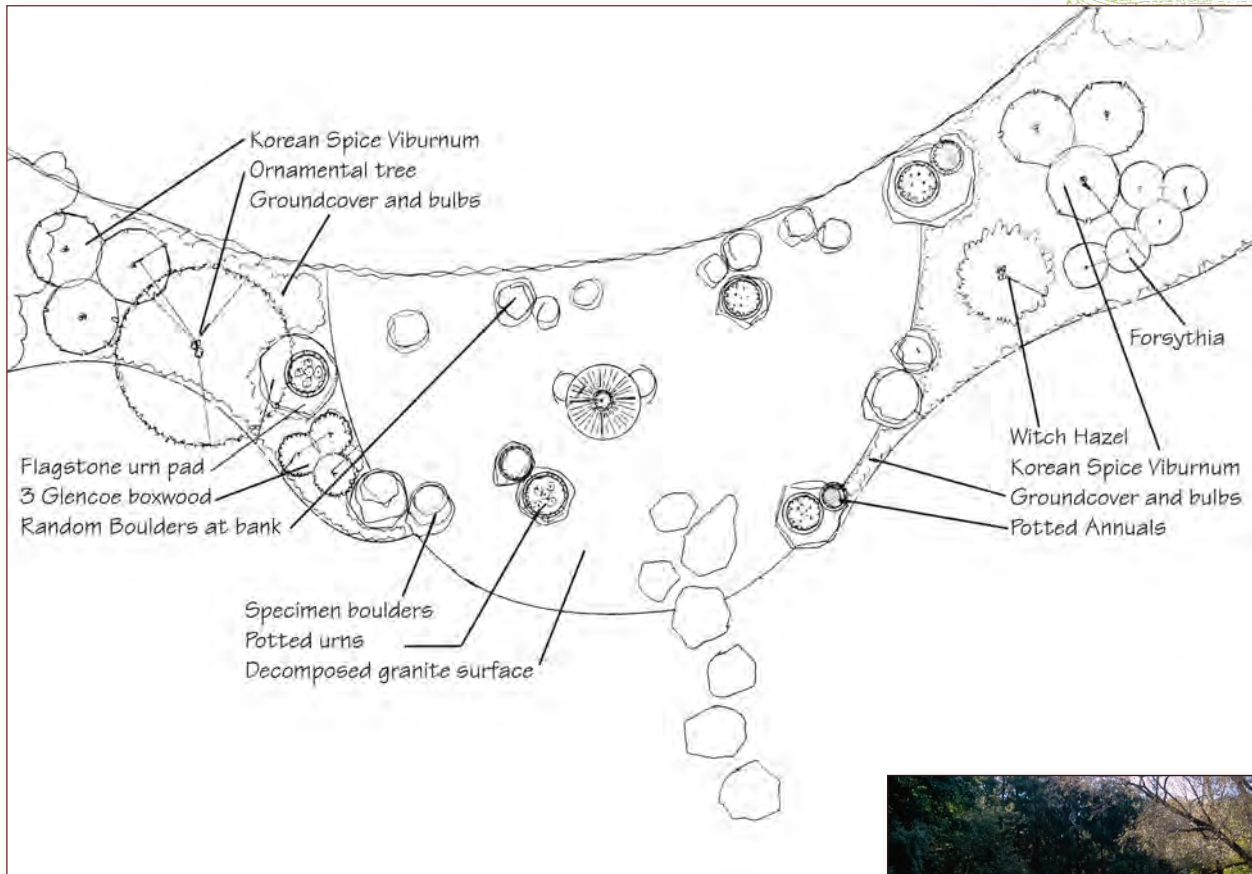

THE GARDENS

The Pond

These scenic grounds in the back of the estate impart a wonderful sense of tranquility. A textured gravel floor with garden seating and a **VIEW OF THE REFLECTING POND** await your inspiration. Ornate urns potted with free flowing spring violas, forced bulbs, and fresh cut adornments create an inviting arena for all the senses.