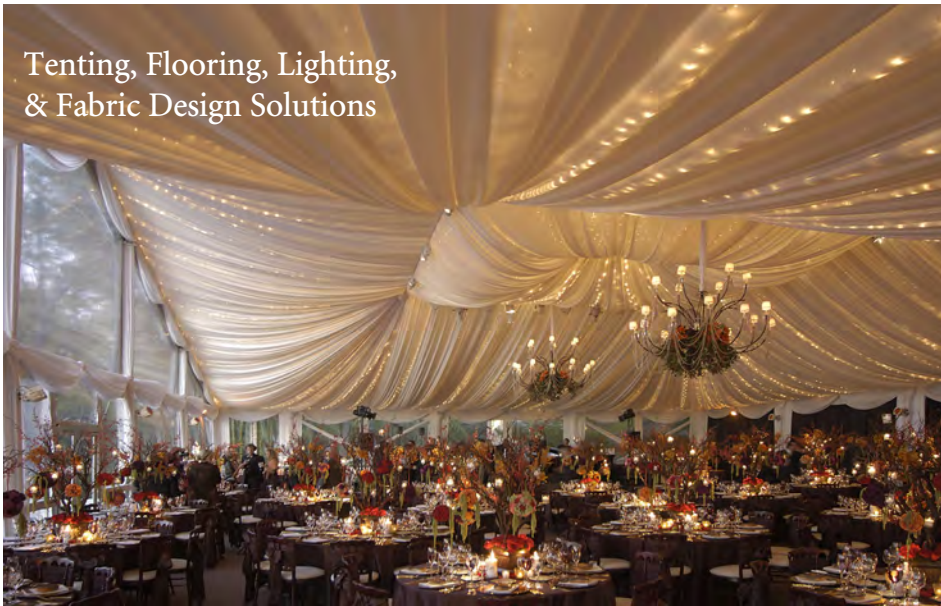

## Providing Premier Tenting Solutions For Over 20 Years

Tenting, Flooring, Lighting,  
& Fabric Design Solutions

630-261-1900 | [www.partytimeproductions.com](http://www.partytimeproductions.com)