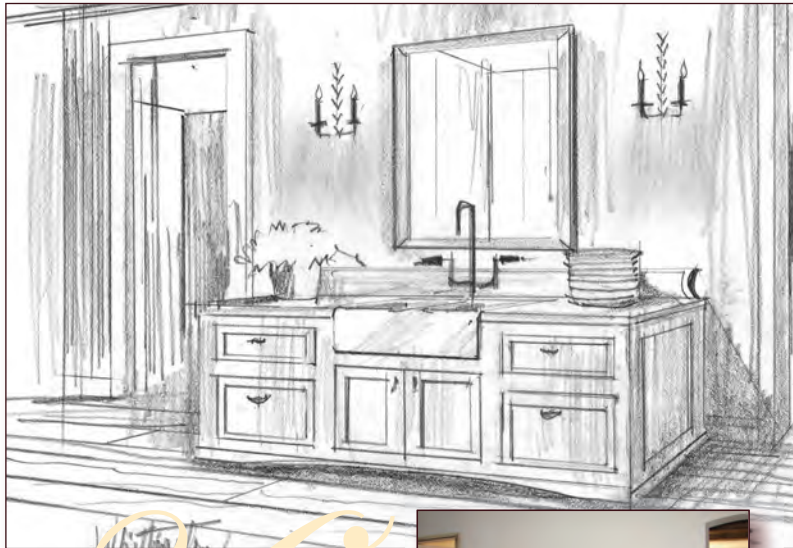

MANOR HOUSE

Butler's Pantry

Charm abounds in the Butler's Pantry. Two banks of ORIGINAL CABINETRY BLEND SEAMLESSLY WITH NEWLY CONSTRUCTED CUSTOM CABINETS and other period details. A lovely new "silver sink," harkens to its ancestor where servants would gently wash the home's silver pieces without fear of denting them. The sconces and a spectacular mirror are so finely crafted they don't give away their age. Add a vintage chandelier and it feels like 1929 again!

Sources: custom cabinetry: Christopher Peacock; chandelier: homeowners' through The Mews, Dallas, Texas